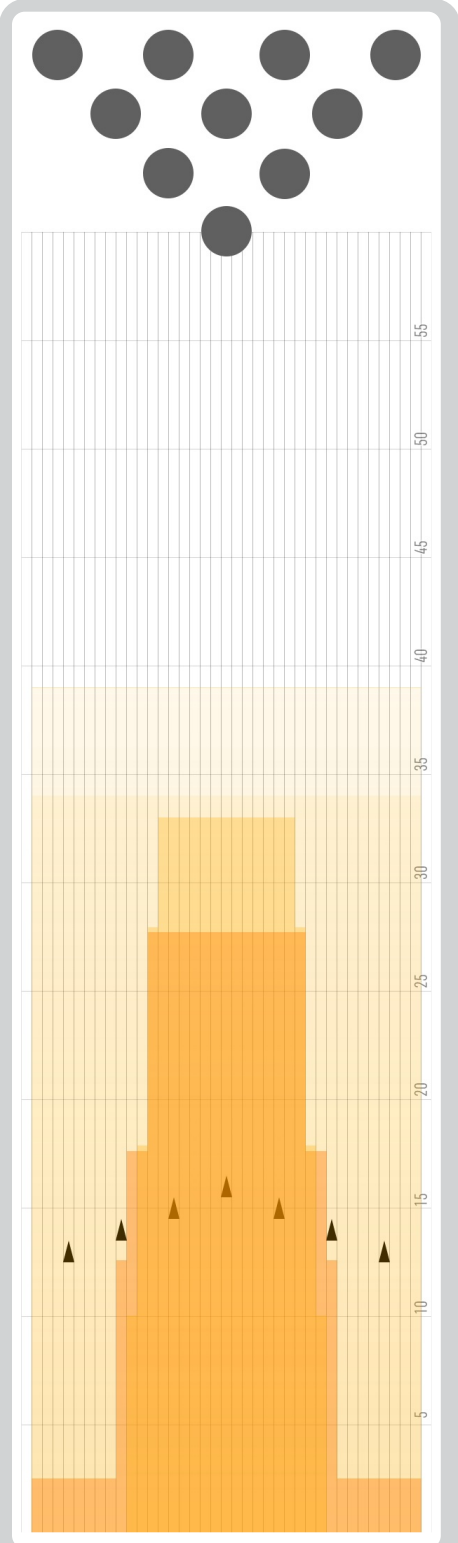

# EASY STREET V2

|                    |                |                 |                |
|--------------------|----------------|-----------------|----------------|
| <b>DISTANCE:</b>   | <b>39 FEET</b> | <b>VOLUME:</b>  | <b>22.4 mL</b> |
| <b>RATIO:</b>      | <b>12.00:1</b> | <b>FORWARD:</b> | <b>12.8 mL</b> |
| <b>DROP BRUSH:</b> | <b>34 FEET</b> | <b>REVERSE:</b> | <b>9.6 mL</b>  |
| <b>TANKS:</b>      | <b>KEGEL</b>   | <b>PUMP:</b>    | <b>50µL</b>    |

## FORWARD LOADS DATA

| # | START | STOP | LOADS | MICS | SPEED | BUFF | TANK      | DISTANCE | T.OIL |
|---|-------|------|-------|------|-------|------|-----------|----------|-------|
| 1 | 2L    | 2R   | 2     | 50   | 18    | 3    | A - KEGEL | 0 → 3    | 3,700 |
| 2 | 10L   | 10R  | 4     | 50   | 18    | 3    | A - KEGEL | 3 → 13   | 4,200 |
| 3 | 11L   | 11R  | 2     | 50   | 18    | 3    | A - KEGEL | 13 → 18  | 1,900 |
| 4 | 13L   | 13R  | 4     | 50   | 18    | 3    | A - KEGEL | 18 → 28  | 3,000 |
| 5 | 2L    | 2R   | 0     | 50   | 22    | 3    | A - KEGEL | 28 → 33  | 0     |
| 6 | 2L    | 2R   | 0     | 50   | 30    | 3    | A - KEGEL | 33 → 39  | 0     |

## REVERSE LOADS DATA

| # | START | STOP | LOADS | MICS | SPEED | BUFF | TANK      | DISTANCE | T.OIL |
|---|-------|------|-------|------|-------|------|-----------|----------|-------|
| 1 | 2L    | 2R   | 0     | 50   | 30    | 3    | A - KEGEL | 34 → 33  | 0     |
| 2 | 14L   | 14R  | 2     | 50   | 18    | 3    | A - KEGEL | 33 → 28  | 1,300 |
| 3 | 13L   | 13R  | 4     | 50   | 18    | 3    | A - KEGEL | 28 → 18  | 3,000 |
| 4 | 12L   | 12R  | 4     | 50   | 14    | 3    | A - KEGEL | 18 → 10  | 3,400 |
| 5 | 11L   | 11R  | 2     | 50   | 14    | 3    | A - KEGEL | 10 → 6   | 1,900 |
| 6 | 2L    | 2R   | 0     | 50   | 14    | 3    | A - KEGEL | 6 → 0    | 0     |