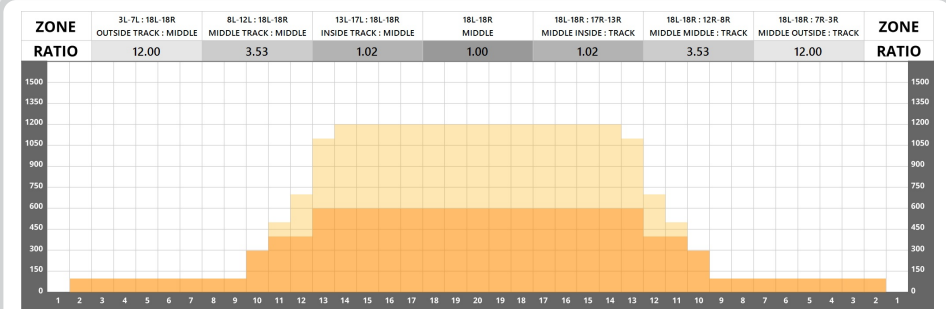

# EASY STREET V2

|                    |                |                 |                |
|--------------------|----------------|-----------------|----------------|
| <b>DISTANCE:</b>   | <b>39 FEET</b> | <b>VOLUME:</b>  | <b>22.4 mL</b> |
| <b>RATIO:</b>      | <b>12.00:1</b> | <b>FORWARD:</b> | <b>12.8 mL</b> |
| <b>DROP BRUSH:</b> | <b>34 FEET</b> | <b>REVERSE:</b> | <b>9.6 mL</b>  |
| <b>TANKS:</b>      | <b>KEGEL</b>   | <b>PUMP:</b>    | <b>50µL</b>    |

## FORWARD LOADS DATA

| # | START | STOP | LOADS | MICS | SPEED | BUFF | TANK      | DISTANCE | T.OIL |
|---|-------|------|-------|------|-------|------|-----------|----------|-------|
| 1 | 2L    | 2R   | 2     | 50   | 18    | 3    | A - KEGEL | 0 → 3    | 3,700 |
| 2 | 10L   | 10R  | 4     | 50   | 18    | 3    | A - KEGEL | 3 → 13   | 4,200 |
| 3 | 11L   | 11R  | 2     | 50   | 18    | 3    | A - KEGEL | 13 → 18  | 1,900 |
| 4 | 13L   | 13R  | 4     | 50   | 18    | 3    | A - KEGEL | 18 → 28  | 3,000 |
| 5 | 2L    | 2R   | 0     | 50   | 22    | 3    | A - KEGEL | 28 → 33  | 0     |
| 6 | 2L    | 2R   | 0     | 50   | 30    | 3    | A - KEGEL | 33 → 39  | 0     |

## REVERSE LOADS DATA

| # | START | STOP | LOADS | MICS | SPEED | BUFF | TANK      | DISTANCE | T.OIL |
|---|-------|------|-------|------|-------|------|-----------|----------|-------|
| 1 | 2L    | 2R   | 0     | 50   | 30    | 3    | A - KEGEL | 34 → 33  | 0     |
| 2 | 14L   | 14R  | 2     | 50   | 18    | 3    | A - KEGEL | 33 → 28  | 1,300 |
| 3 | 13L   | 13R  | 4     | 50   | 18    | 3    | A - KEGEL | 28 → 18  | 3,000 |
| 4 | 12L   | 12R  | 4     | 50   | 14    | 3    | A - KEGEL | 18 → 10  | 3,400 |
| 5 | 11L   | 11R  | 2     | 50   | 14    | 3    | A - KEGEL | 10 → 6   | 1,900 |
| 6 | 2L    | 2R   | 0     | 50   | 14    | 3    | A - KEGEL | 6 → 0    | 0     |